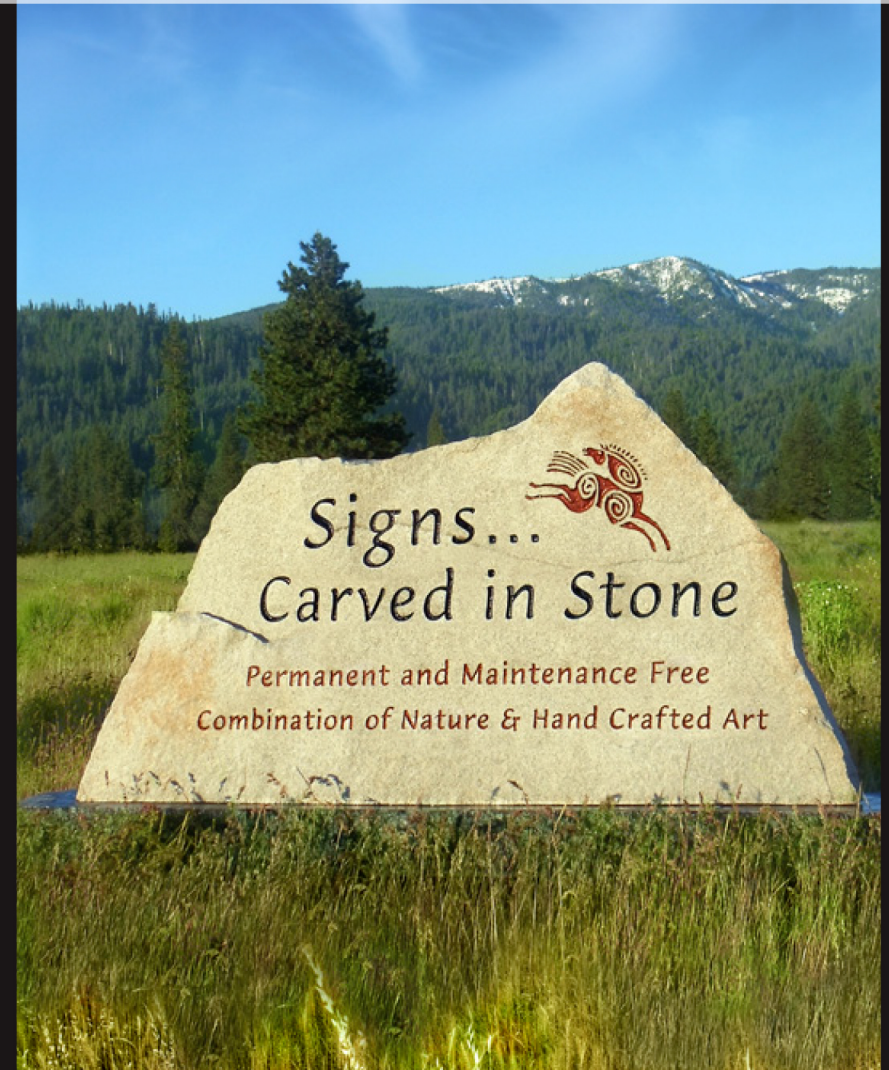

DIGITAL CATALOGUE

STONEHENGE SIGNS INC. PROUDLY PROVIDES A COMBINATION OF NATURE AND HANDCRAFTED ART THAT IS TAILORED TO EACH CLIENT'S INDIVIDUAL CHARACTER. WE HAVE BEEN PROVIDING QUALITY PERMANENT SIGNAGE FOR OUTDOOR ENVIRONMENTS SINCE 1978. OUR SPECIALTY IS HANDCRAFTED SIGNAGE MADE FROM 100% NATURAL STONE.